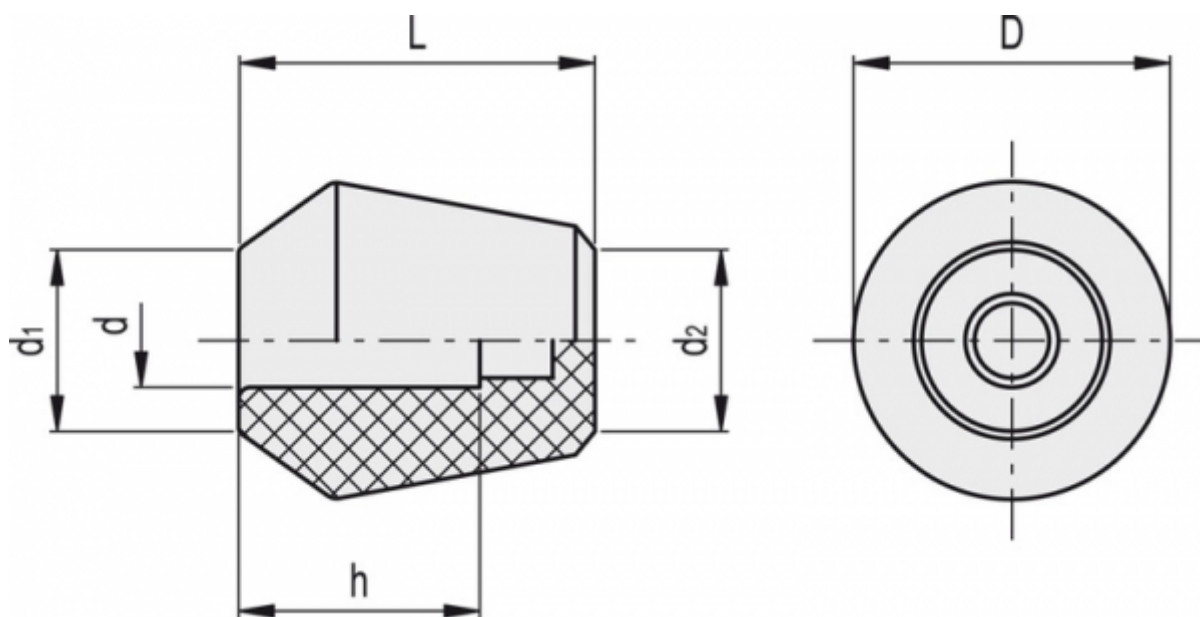

Article number: 2304047001

Description: E+G Handle
P.390/25 N-8

Measures

$d = 8 \text{ h9}$

$D = 25$

$d1 = 15$

$d2 = 16$

$h = 14$

$L = 28$